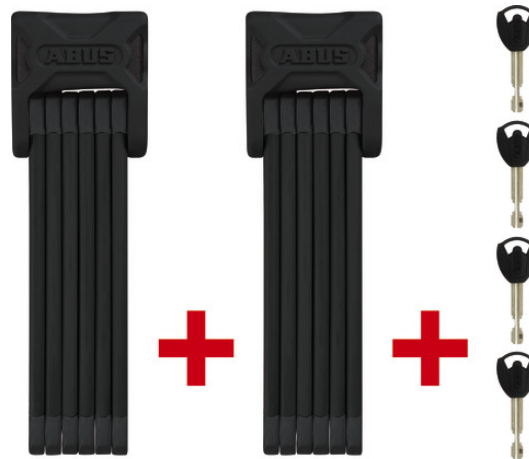

BORDO™ 6000/90 black ST TwinSet OneKey

TWO IN ONE: THE BORDO™ 6000 FOLDING LOCK AS A TWINSET WITH KEYED-ALIKE KEYS

Place your trust in the quality of the classic model twice over, and benefit from the additional options.

There's no denying the outstanding functionality of the folding locks in the ABUS BORDO™ range: their combination of sturdiness, flexibility, weight and compactness makes them a must-have for any cyclist. The BORDO™ 6000 Folding Lock TwinSet raises the bar even further: the two keyed-alike locks can be combined to make an enormous total length of 180cm. The locks are supplied with four identical keys, avoiding the extra charges that would normally be incurred for the keying alike of two ABUS locks purchased separately. The TwinSet therefore even further expands the practical flexibility of the individual BORDO™ 6000 Folding Locks.

Technologies

- 5 mm bars with extra-soft two-component casing to prevent damage to paintwork
- The bars and body are made of specially hardened steel
- Steel rods linked with special rivets
- ABUS Plus cylinder for maximum protection against attempted manipulation, e.g. picking
- Set contains two keyed-alike BORDO™ 6000
- Four keys included with the lock
- Locking both locks onto or into each other results in a total length of 180 cm
- No extra charge for keying alike

Operation and use

- Outstanding protection in situations where there is a medium risk of theft

BORDO™ 6000/90 black ST TwinSet OneKey

Security Tech Germany

Seite 2 von 2

- Ideal for securing high-cost bicycles
- The longer the chain, the easier it is to lock the bicycle to a fixed object