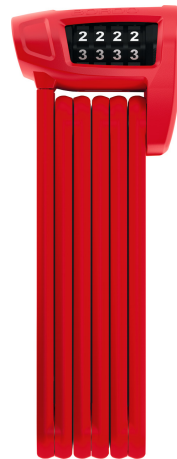

BORDO Combo™ Lite 6150/85 red

Seite 1 von 2

THE KEY IS ALWAYS IN YOUR HEAD

A secure companion as a combination lock: The BORDO Combo™ Lite 6150 Foldable Lock comes into its own when any dead weight is too much.

On a sporting tour around the lake or when cycling to meet friends: sometimes having stuff to carry - even just a key - is annoying. The BORDO Combo™ Lite 6150 Foldable Lock makes it easy for you. A four-digit, freely selectable number code secures your bike, while you keep the key in your head. The two-component number reels guarantee the long-term readability of the digits. Stowed away in a small bag on the frame - attached either with rubberised anti-slip Velcro straps or directly to the threaded holes of the bottle holder - the BORDO Combo™ Lite 6150 Foldable Lock is always at hand and never in the way.

Technologies

- Special steel design, with colour-coordinated plastic casing to prevent damage to paintwork
- The bars and housing are manufactured using particularly lightweight materials and steel alloys
- Bars connected with special rivets
- Two-component number reels guarantee long-term readability of the digits
- Individually configurable code

Operation and use

- Outstanding protection in situations where the risk of theft is low to medium

Tips

- The combination lock is great for use by several people

BORDO Combo™ Lite 6150/85 red

Security Tech Germany