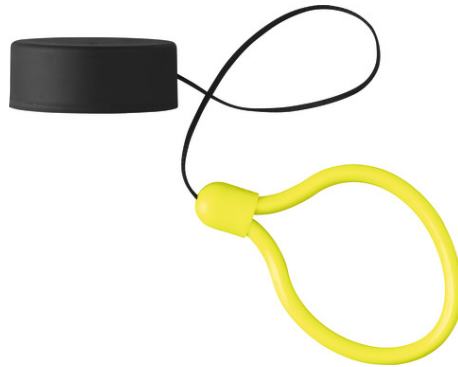

Roll Up Adapter 68 black

Seite 1 von 2

AN ALL-ROUND, SECURE OPTION

You can protect your motorbike against theft thanks to the GRANIT™ Victory XPlus 68 brake disc lock. It all starts with the design.

Its rounded form makes it difficult for thieves to get a hold on the GRANIT™ Victory XPlus 68. The 14mm locking bolt made from extra-hardened steel makes a clear statement about who your bike belongs to (also available with a half bolt head where the distance to the fork is particularly small). An ABUS XPlus cylinder offers protection against lock-picking attacks. And because chaining it up is better than just locking it up, the GRANIT™ Victory XPlus 68 is also available as a chain combination.

A Memory Cable reminds you to remove the GRANIT™ Victory XPlus 68 before you set off.

Technologies

- 14 mm steel bolt
- Excellent grip thanks to the rubberised ring
- The bolt, lock body and supporting elements of the locking mechanism are made of specially hardened steel
- The round shape hinders the use of opening tools
- ABUS XPlus cylinder for exceptionally high levels of protection against manipulation attempts such as picking
- Two keys are included in the scope of delivery
- ABUS Code Card for additional and replacement keys
- A Memory Cable that acts as a reminder against accidentally driving away with the motorbike still locked is included in the scope of delivery. With the “Roll Up” version, it is integrated into the bolt