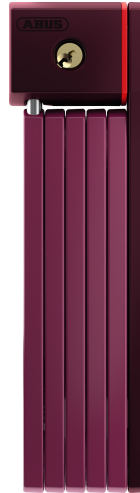

uGrip BORDO™ 5700/80 core purple

Page 1 of 3

Technologies

- 5 mm steel bars
- Colour-matching lock body (only "core" colours)
- Bars are linked with special rivets
- High-quality automatic cylinder
- The "convenient transport mode" (CTM) provides an immediate use of the lock (only 5700/100)

Usage

- Outstanding protection in situations where the risk of theft is low to medium

Tips

- The colours of the uGrip BORDO™ 5700 are a perfect match for those of the helmet models ABUS Pedelec and ABUS Urban-I 2.0 Neon
- BORDO™ family: Perfect combination of durability, flexibility, weight and transport dimensions

Security Tech Germany

uGrip BORDO™ 5700/80 core purple

Page 2 of 3

uGrip BORDO™ 5700/80 core purple

Technical Data - uGrip BORDO™ 5700/80 core purple

Carrier	ST 5700
EAN	4003318728105
Locking type	key
Security Level Bike	7
Weight [g]	900 g
circumference	80 cm
design color	core purple