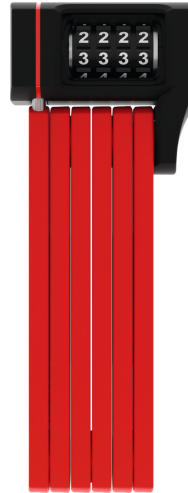

# uGrip BORDO™ 5700/80C red SH

Page 1 of 3

## Technologies

- 5 mm steel bars
- Bars are linked with special rivets
- Two component moulded digits guarantee life-long visibility
- Individually settable code

## Tips

- The colours of the uGrip BORDO™ 5700 are a perfect match for those of the helmet models ABUS Pedelec and ABUS Urban-I 2.0 Neon
- BORDO™ family: Perfect combination of durability, flexibility, weight and transport dimensions