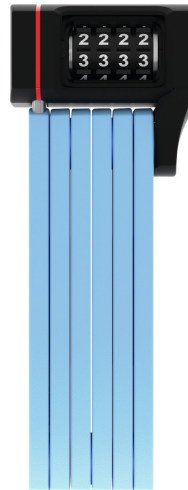

uGrip BORDO™ 5700/80C core blue SH

Page 1 of 3

Technologies

- 5 mm steel bars
- Bars are linked with special rivets
- Two component moulded digits guarantee life-long visibility
- Individually settable code

Usage

- Outstanding protection in situations where the risk of theft is low to medium

Tips

- The colours of the uGrip BORDO™ 5700 are a perfect match for those of the helmet models ABUS Pedelec and ABUS Urban-I 2.0 Neon
- BORDO™ family: Perfect combination of durability, flexibility, weight and transport dimensions

Security Tech Germany

uGrip BORDO™ 5700/80C core blue SH

Page 2 of 3

uGrip BORDO™ 5700/80C core blue SH

Technical Data - uGrip BORDO™ 5700/80C core blue SH

Carrier	SH 5700
EAN	4003318877957
Locking type	number combination
Security Level Bike	7
Weight [g]	830 g
circumference	80 cm
design color	core blue