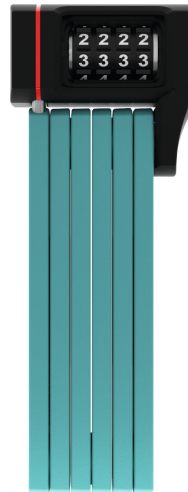

uGrip BORDO™ 5700/80C core green SH

Page 1 of 1

Technologies

- 5 mm steel bars
- Colour-matching lock body
- Bars are linked with special rivets
- Two component moulded digits guarantee life-long visibility
- Individually settable code

Usage

- Outstanding protection in situations where the risk of theft is low to medium

Tips

- The colours of the uGrip BORDO™ 5700 are a perfect match for those of the helmet models ABUS Pedelec and ABUS Urban-I 2.0 Neon
- BORDO™ family: Perfect combination of durability, flexibility, weight and transport dimensions