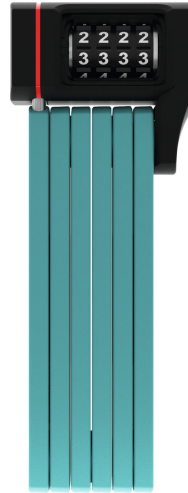

uGrip BORDO™ 5700/80C core green SH

Page 1 of 1

Technologies

- 5 mm steel bars
- Bars are linked with special rivets
- Two component moulded digits guarantee life-long visibility
- Individually settable code

Usage

- Outstanding protection in situations where the risk of theft is low to medium

Tips

- The colours of the uGrip BORDO™ 5700 are a perfect match for those of the helmet models ABUS Pedelec and ABUS Urban-I 2.0 Neon
- BORDO™ family: Perfect combination of durability, flexibility, weight and transport dimensions