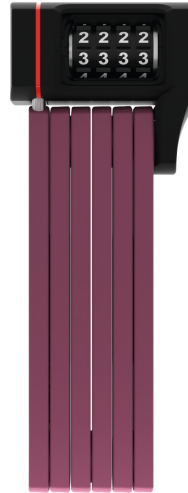

uGrip BORDO™ 5700/80C core purple SH

Page 1 of 3

Technologies

- 5 mm steel bars
- Bars are linked with special rivets
- Two component moulded digits guarantee life-long visibility
- Individually settable code

Usage

- Outstanding protection in situations where the risk of theft is low to medium

Tips

- The colours of the uGrip BORDO™ 5700 are a perfect match for those of the helmet models ABUS Pedelec and ABUS Urban-I 2.0 Neon
- BORDO™ family: Perfect combination of durability, flexibility, weight and transport dimensions

Security Tech Germany

uGrip BORDO™ 5700/80C core purple SH

Page 2 of 3

uGrip BORDO™ 5700/80C core purple SH

Technical Data - uGrip BORDO™ 5700/80C core purple SH

Carrier	SH 5700
EAN	4003318877971
Locking type	number combination
Security Level Bike	7
Weight [g]	830 g
circumference	80 cm
design color	core purple