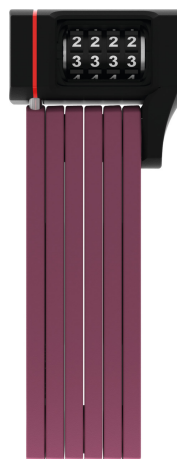

uGrip BORDO™ 5700C/80 core purple + bracket SH

Seite 1 von 2

SAFETY DOESN'T HAVE TO BE BORING

The uGrip BORDO™ 5700 Combo folding lock not only offers an outstanding level of protection, but also comes in eight different colours so that you can achieve the perfect look.

The uGrip BORDO™ 5700 folding lock is available in a wide variety of colours, including lime, pink, blue, orange, core blue, core green, core purple and of course the traditional black. It meets all the safety requirements and also creates a coherent style: the uGrip BORDO™ 5700 Combo colours are a perfect match for those of the helmet models ABUS Pedelec and ABUS Urban-I 2.0 Neon. The ideal, keyless companion for anyone in search of a coordinated look.

Technologies

- 5 mm steel bars
- Bars are linked with special rivets
- Two component moulded digits guarantee life-long visibility
- Individually settable code

Operation and use

- Outstanding protection in situations where the risk of theft is low to medium

Tips

- The colours of the uGrip BORDO™ 5700 are a perfect match for those of the helmet models ABUS Pedelec and ABUS Urban-I 2.0 Neon
- BORDO™ family: Perfect combination of durability, flexibility, weight and transport dimensions