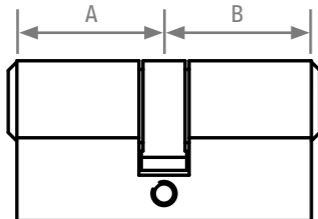

SIZE GUIDE

A or B	Size (mm)
30	32.5
35	37.5
40	41.5
45	45
50	50
55	55
60	60

A = External Length
B = Internal Length

X60 – Half Euro Cylinder

X60 – Euro Cylinder

X60 – Euro Thumbturn Cylinder

X60 – UK Rim Cylinder