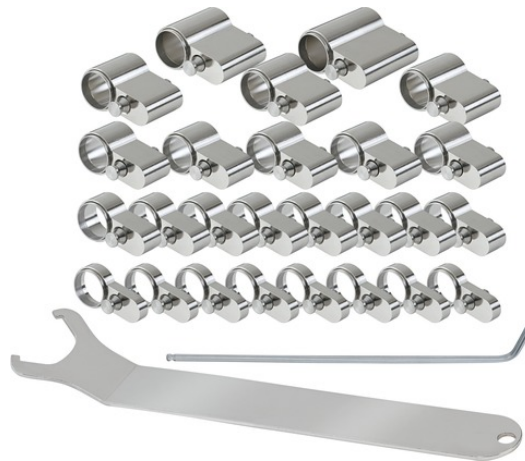

CLX/WLX Extension set

Art.-Nr. 501481

Seite 1 von 1

This practical, all-in-one kit provides professional installers with all the tools for the installation and flexible extension or adjustment of wAppLoxx and CodeLoxx locking cylinders.

Technologies

- An all-in-one kit ideally suited to tradespeople installing locking systems with wAppLoxx and CodeLoxx cylinders
- Convenient set consisting of tool-set and various extension sets for DIY lengths

Technical data - CLX/WLX Extension set

Item abbreviation	CLX-Z-VS
Material	Nickel-plated brass
Net weight	0,762 kg