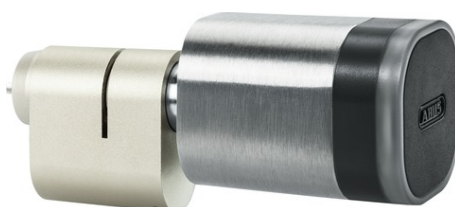

WLX Pro Nordic Access Standard black

Art.-Nr. ACNP00001

Seite 1 von 2

wAppLoxx Pro digital locking cylinder

The digital locking cylinder from ABUS enables convenient access to your building. It is also compatible for online use and can be operated via app. As well as the standard version, there is also the Rokoko version available

The colour of the wAppLoxx Pro cylinder can be adjusted for any door and surface with its white, grey or black covers. High protection against manipulation with extra-reinforced drilling and pulling protection as well as a read-protected wireless connection highlight the security of the wAppLoxx Pro Cylinder. The weather-resistant finish with protection class IP67 makes it particularly robust.

Technologies

- Electronic double knob cylinder with Mifare reader:
Read protected wireless connection between transponder and cylinder (Mifare Desfire EV1 in secure mode)
- Encrypted AES 128 bit data transfer between all components
- Logging of cylinder operation
- Weather-resistant as per IP 67
- The status of the cylinder battery can be checked at any time via web or app
- Activation/deactivation of connected alarm systems

Technical data - WLX Pro Nordic Access Standard black

Additional functions	Opening time can be set between 6 and 12 sec, remote access
Battery - type	Varta CR2 / CR17355 3V lithium battery
Dimensions	Knob: L = 48 mm, \varnothing = 38 mm mm
Drill protection	Standard
Electronics	Access, Intrusion
Encryption	AES 128-Bit
Environmental conditions	Min./max. temperature: -25/+65, max. air humidity: 80%
Language of instructions	DE, EN, DK, SE
Language packing	DE, EN, DK, SE
Locking media	ABUS Mifare DESfire EV1
Logging and time function	Yes
Material	Knob: stainless steel Reader: plastic