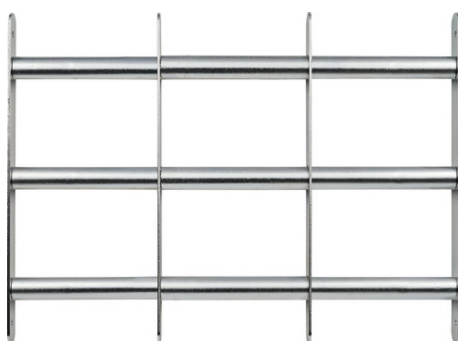

FGI5450N (500-650 mm x 450 mm)

Seite 1 von 2

SECURING DIRECT ROUTES

Window grills to protect basement and ground floor windows from attempted break-ins.

Time and again, the direct route is enough for criminals to break into your home. Basement and ground floor windows, if insufficiently protected, make it easy for them to do so. Secure these windows with a reliable grill. The width of the window grill can be flexibly adjusted to the window in question. Vertical mounting or the combination of two grilles on top of each other is also possible without any problems. The material used is particularly weather-resistant. Corrosion resistance can be increased even further by using metal protective lacquers.

Technologies

- For mounting in the window soffit
- Including safety screws and dowels
- Finishing: thick-layer passivated, used in the
- An additional sealing can further increase corrosion resistance

Operation and use

- Protection of basement and ground floor windows
- Width adjustable window grills

Technical data - FGI5450N (500-650 mm x 450 mm)

Weight	3850 g
Window type	Basement window
colour	silver
recommended for window reveal width	500-650 mm
type of cylinder	Pressure cylinder