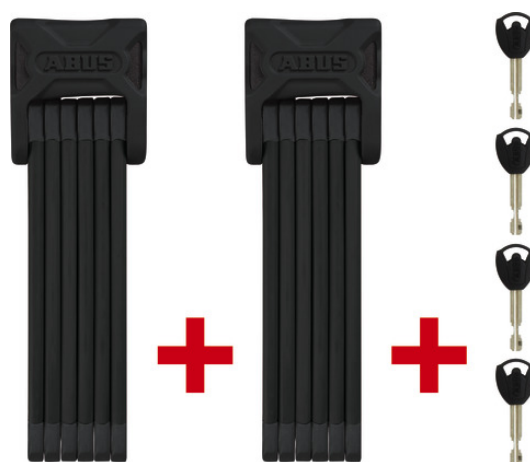

# BORDO™ 6000/90 TwinSet + Bracket SH

## THE STABILITY OF A U-LOCK COMBINED WITH THE FLEXIBILITY OF A CABLE LOCK

Place your trust in the quality of a classic model: the BORDO™ 6000 Folding Lock offers ease of use as well as outstanding protection against theft.

The BORDO™ 6000 Folding Lock features six 5mm steel bars connected with special rivets, which fold together like a yardstick. This is familiar territory for ABUS - the locks in the ABUS BORDO™ family have gained a reputation as true classics whose functionality has nevertheless yet to be surpassed. The ultra-sturdiness of the bars and body (manufactured from specially hardened steel) is matched by the flexibility of the BORDO™ 6000's folding system. The high-quality ABUS Plus cylinder also provides a high level of protection, for example against picking. A soft two-component casing prevents damage to the bike's paintwork. The "Made in Germany" quality of the BORDO™ 6000 Folding Lock has received international acclaim, for example from test institutes in Russia, Denmark and the United Kingdom.

## Technologies

- 5 mm bars with extra-soft two-component casing to prevent damage to paintwork
- The bars and body are made of specially hardened steel
- Bars are linked with special rivets
- ABUS Plus cylinder for a high level of protection against tampering, e.g. picking