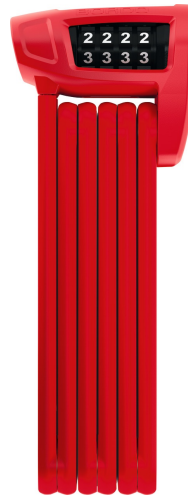

BORDO Combo™ Lite 6150/85 red

Technologies

- Special steel design, with colour-coordinated plastic casing to prevent damage to paintwork
- The bars and housing are manufactured using particularly lightweight materials and steel alloys
- Bars connected with special rivets
- Two-component number reels guarantee long-term readability of the digits
- Individually configurable code

Tips

- The combination lock is great for use by several people
- BORDO™ family: Perfect combination of durability, flexibility, weight and transport dimensions