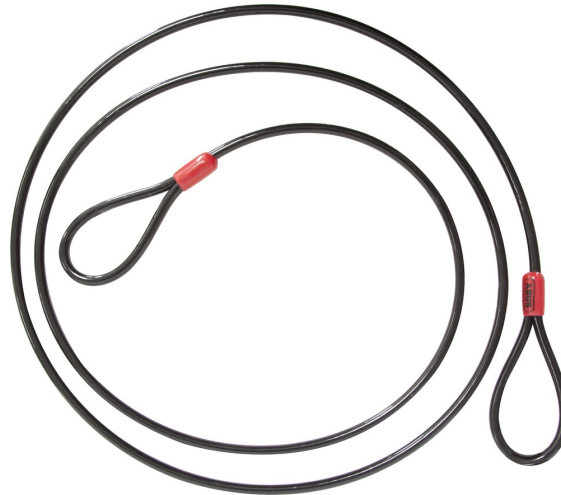

Cobra™ 12/180 black

Technologies

- High quality steel cable with two loop ends
- Synthetic coating to prevent damage to the bicycle's paintwork

Tips

- The Cobra-Loop-Cables are a very useful complement for U-shackle, frame and padlocks
- Cable locks stand out due to good flexibility and quite low weight
- This cable is available in various lengths and thicknesses