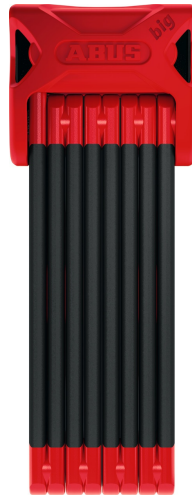

BORDO™ Big 6000/120 red ST

Technologies

- 5 mm thick bars, extra-soft two-component coating to prevent damage to paintwork
- The bars and body are made of specially hardened steel
- Bars are linked with special rivets
- ABUS Plus cylinder for a high level of protection against tampering, e.g. picking

Tips

- This lock can be ordered with other keyed-alike locks, all of which are operated using the same key or locking method
- BORDO™ family: Perfect combination of durability, flexibility, weight and transport dimensions
- The length of the lock (120 cm) offers the possibility to connect one or more bikes conveniently to fixed objects