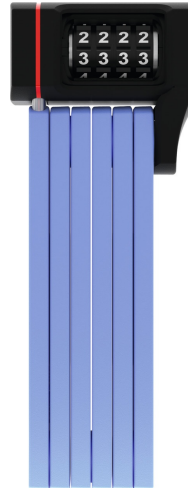

uGrip BORDO™ 5700/80C blue SH

Page 1 of 1

Technologies

- 5 mm steel bars
- Bars are linked with special rivets
- Two component moulded digits guarantee life-long visibility
- Individually settable code

Usage

- Outstanding protection in situations where the risk of theft is low to medium

Tips

- The colours of the uGrip BORDO™ 5700 are a perfect match for those of the helmet models ABUS Pedelec and ABUS Urban-I 2.0 Neon
- BORDO™ family: Perfect combination of durability, flexibility, weight and transport dimensions