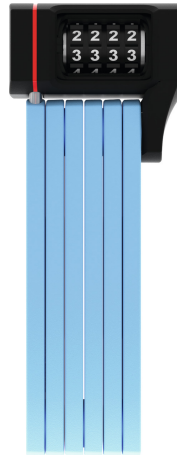

uGrip BORDO™ 5700C/80 core blue + bracket SH

Seite 1 von 2

SAFETY DOESN'T HAVE TO BE BORING

The uGrip BORDO™ 5700 Combo folding lock not only offers an outstanding level of protection, but also comes in eight different colours so that you can achieve the perfect look.

The uGrip BORDO™ 5700 folding lock is available in a wide variety of colours, including lime, pink, blue, orange, core blue, core green, core purple and of course the traditional black. It meets all the safety requirements and also creates a coherent style: the uGrip BORDO™ 5700 Combo colours are a perfect match for those of the helmet models ABUS Pedelec and ABUS Urban-I 2.0 Neon. The ideal, keyless companion for anyone in search of a coordinated look.

Technologies

- 5 mm steel bars
- Bars are linked with special rivets
- Two component moulded digits guarantee life-long visibility
- Individually settable code

Operation and use

- Outstanding protection in situations where the risk of theft is low to medium

Tips

- The colours of the uGrip BORDO™ 5700 are a perfect match for those of the helmet models ABUS Pedelec and ABUS Urban-I 2.0 Neon
- BORDO™ family: Perfect combination of durability, flexibility, weight and transport dimensions