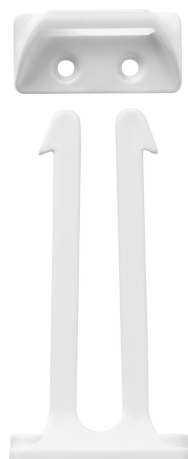

Drawer lock JC4100A SINA

Seite 1 von 2

THIS DRAWER STAYS CLOSED

Our SINA drawer lock discreetly locks from the inside and protects your tiny tot

The things you can find in drawers! Don't you think? But their offspring usually always do. This is not a bad thing as long as you keep unbreakable things in drawers. But as soon as you store cleaning products, medicines, scissors, knives or other utensils that are not child-friendly, you should protect your tiny tot from the contents. Our SINA drawer lock is discreetly screwed to the drawer door from the inside and ensures that it stays closed.

Technologies

- Simple opening by pressing the safety catch together
- Discreet, inconspicuous design
- Installation: screw in from the inside. Included in the scope of delivery: screws
- PVC free
- Scope of delivery: 4 pieces

Operation and use

- Locks cupboards and drawers, for example, those containing dangerous substances (medicines, cleaning agents and more)
 - For drawers and cupboards
-

Drawer lock JC4100A SINA

Security Tech Germany