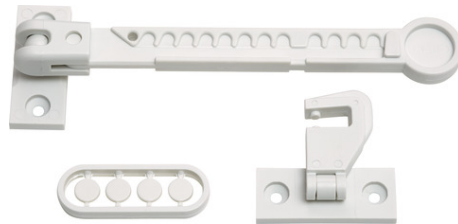

Window catch JC7100 NINO

Seite 1 von 1

FIXING THE WINDOW IN THE TILTED POSITION

Thanks to the NINO window catch, a window stays open in the event of a gust of wind!

Prevent trapped fingers! You would like to put a window on tilt, but you can't keep an eye on it all the time at the moment? Simply clamp our NINO window catch between them - and the window remains in the position in which you tilted it.

Technologies

- Included in the scope of delivery: Fitting with 3M sticky label and (optional) screws

Operation and use

- Prevents wind from slamming the window shut
- For tilt/turn windows, balcony/patio doors (depending on indoor or outdoor opening) and double casement windows without central bar

Technical data - Window catch JC7100 NINO

Weight	41 g
colour	white
EAN	4003318731365