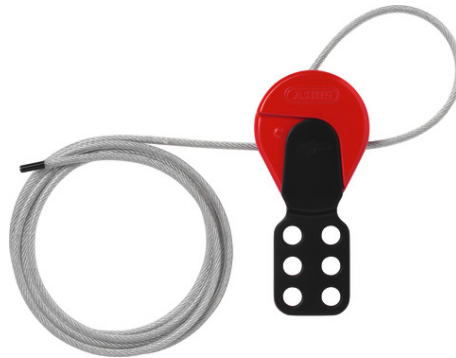

C509 Safelex™ Universal Cable Lockout Device 3 m (9 ft.)

Seite 1 von 2

THE ALL-PURPOSE SOLUTION FOR LOTO:

The cable can be used to secure valves, handwheels, fittings or access points against unauthorised access.

The Safelex™ cable lockouts are available with cables of different lengths from 1 to 5 metres. The clamping mechanism ensures a firm hold and can be readjusted if necessary. Secured with up to six padlocks.

Technologies

- Intuitive design for self-explanatory application
- Patented grip mechanism for secure fixation of the cable
- Retightening possible at any time, even when locked
- Isolated, exchangeable metal cable in different lengths
- Holds up to 6 padlocks

Operation and use

- Universal lockout device for locking out different energy sources during maintenance

Variants

- C503: Length 1m
- C506: Length 2m
- C509: Length 3m
- C515: Length 5m

C509 Safelex™ Universal Cable Lockout Device 3 m (9 ft.)