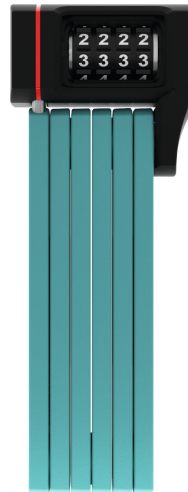

uGrip BORDO™ 5700/80C core green SH

Page 1 of 3

Technologies

- 5 mm steel bars
- Bars are linked with special rivets
- Two component moulded digits guarantee life-long visibility
- Individually settable code

Usage

- Outstanding protection in situations where the risk of theft is low to medium

Tips

- The colours of the uGrip BORDO™ 5700 are a perfect match for those of the helmet models ABUS Pedelec and ABUS Urban-I 2.0 Neon
- BORDO™ family: Perfect combination of durability, flexibility, weight and transport dimensions

Security Tech Germany

uGrip BORDO™ 5700/80C core green SH

Page 2 of 3

uGrip BORDO™ 5700/80C core green SH

Technical Data - uGrip BORDO™ 5700/80C core green SH

Carrier	SH 5700
EAN	4003318877964
Locking type	number combination
Security Level Bike	7
Weight	830
circumference	80
design color	core green