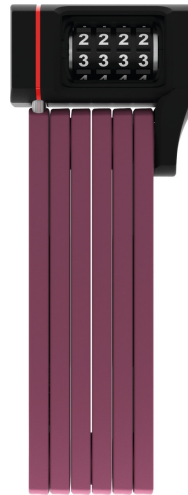

uGrip BORDO™ 5700/80C core purple SH

Page 1 of 1

Technologies

- 5 mm steel bars
- Bars are linked with special rivets
- Two component moulded digits guarantee life-long visibility
- Individually settable code

Usage

- Outstanding protection in situations where the risk of theft is low to medium

Tips

- The colours of the uGrip BORDO™ 5700 are a perfect match for those of the helmet models ABUS Pedelec and ABUS Urban-I 2.0 Neon
- BORDO™ family: Perfect combination of durability, flexibility, weight and transport dimensions