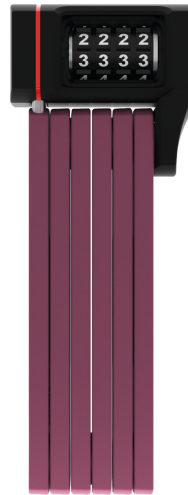

# uGrip BORDO™ 5700 Combo core purple

Page 1 of 3

## Technologies

- 5 mm steel bars
- Bars are linked with special rivets
- Two component moulded digits guarantee life-long visibility
- Individually settable code

## Tips

- The colours of the uGrip BORDO™ 5700 are a perfect match for those of the helmet models ABUS Pedelec and ABUS Urban-I 2.0 Neon
- BORDO™ family: Perfect combination of durability, flexibility, weight and transport dimensions