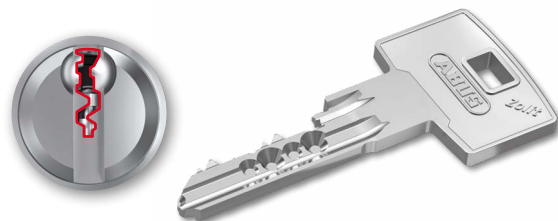

TECHNICAL INFORMATION

Overview locking systems

OVERVIEW SYSTEMS

Find the right locking system

Bravus.1000

Bravus.2000

Bravus.3000

Bravus.4000

Bravus.2500
MX Magnet

Bravus.3500
MX Magnet

Vela.2000

Vela.1000

System

Reversible key system

Profile

Multiple paracentric reversible key profile

Key insertion

horizontal

Patent protection

available

pending,
max. patent
term 2038

available

Trademark protection

unlimited

Copy protection

Intellitec System

Intellitec
System
Magnet
technology

Inspect System

OVERVIEW SYSTEMS

Find the right locking system

Vitess.1000

Vitess.2000

Vitess.4000

Zolitec.1000

Zolitec.2000

Zolitec.4000

System

Conventional key system

Profile

Multiple paracentric,
curved profile

Multiple paracentric profile

Key insertion

vertical

Patent protection

available

Trademark protection

unlimited

Copy protection

Intop System