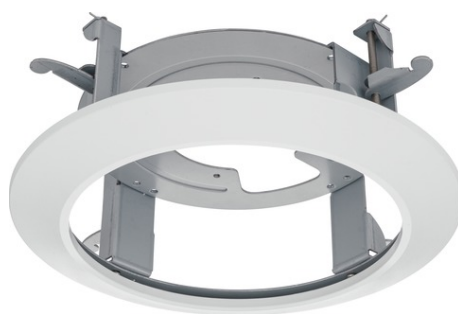

# Ceiling mount frame for IPCS84531, IPCS84532

Art.-Nr. TVAC31275

Seite 1 von 1

This mount is ideally suited to providing cover and protection when mounting the following camera models on ceilings: IPCS84530

## Technologies

- Compatible with IPCS84530, IPCS84531
- Provides cover and protection when mounting on ceilings
- Color: white