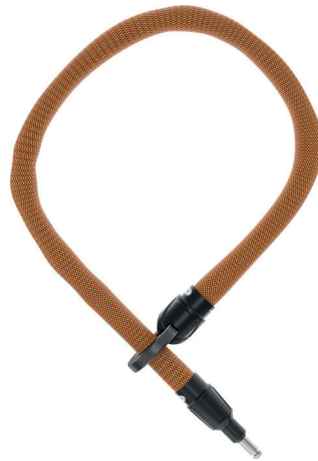

IvyTex Adaptor Chain ACH IVY 6KS/85 sparkling orange

Seite 1 von 2

PRACTICAL ADDITIONAL SECURITY LOCK

Our popular ABUS frame lock adapter chain is now available with IvyTex technology.

The innovative IvyTex cover is dirt and moisture repellent and even better: It helps to increase protection as the synthetic material slows down the penetration of cutting tools. Underneath is a square profile chain made of hardened steel alloy. The chain can be connected to a number of ABUS frame locks as well as to the Alarmbox 2.0. It serves as additional security, for example to chain the bike with pre-mounted frame lock to a fixed object. An additional key is not necessary for the plug-in chain. The spoke lock key opens and locks both components.

The IvyTex connecting chain is available in various lengths, chain link thicknesses and even colours. We have the right adapter chain for every city bike.

Technologies

- Connection chain with IvyTex coating
- Square profile chain made of our own hardened steel alloy
- Durable cover made of synthetic IvyTex fibre offers resistance to saw attacks
- Hydrophobic IvyTex cover repels dirt and moisture
- 6 and 8 mm square chain made of hardened steel
- Fabric coating on the loop ring to protect against damage to the paintwork
- With frame locks, there is no need to separately lock the shackle
- Various options for connecting to fixed objects or linking multiple bicycles
- Suitable for ABUS frame locks and Alarmbox 2.0

IvyTex Adaptor Chain ACH IVY 6KS/85 sparkling orange

Seite 2 von 2

Usage

- For securing the bike to a fixed object in combination with a frame lock or the Alarmbox 2.0

Technical Data - IvyTex Adaptor Chain ACH IVY 6KS/85 sparkling orange

Weight	760 g
color of facets	orange
design color	sparkling orange
EAN	4003318684586