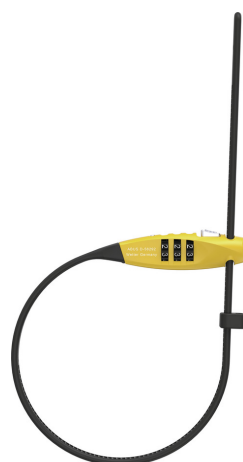

Combiflex™ TravelGuard yellow

Seite 1 von 2

YOUR PARTNER ON THE ROAD

Simply hanging your helmet on the spanspan class="ui-provider cah cai c d e f g h i j k l m n o p q r s t caj cak w x y z ab ac ae af ag ah ai aj ak" dir="ltr"handlebar/span/span without securing it or leaving your backpack unattended shouldn't even be considered. Because basic protection can be so simple.

Thanks to its easy use, the Combiflex TravelGuard can be used to quickly and reliably lock items such as bike helmets, bags and skis, and even pushchairs. Ideal for short stops on the way and can be stowed in any trouser or jersey pocket. Whether at the bakery or at the chalet, it's an uncomplicated way to protect your property against theft. An extra solid steel core and a 3-digit opening code provide the necessary protection. The numeric code can be set and changed individually. The 45 centimetre long cable forms a lashing loop, the length of which can be freely adjusted. This flexible design allows the cable lock to be used in a variety of ways in everyday life to secure objects and easily secure your property. Now nothing stands in the way of your quiet coffee break.

Technologies

- Cable protection with extra solid steel core
- Users can set and change the 3-digit code themselves
- Cable lock with releasable locking mechanism
- Small and lightweight, fits well in trouser or jersey pocket

Operation and use

- Keyless cable lock for everyday use or when travelling
- Ideal for securing luggage, prams and sports equipment such as skis, snowboards, inline skates and bicycle

Combiflex™ TravelGuard yellow