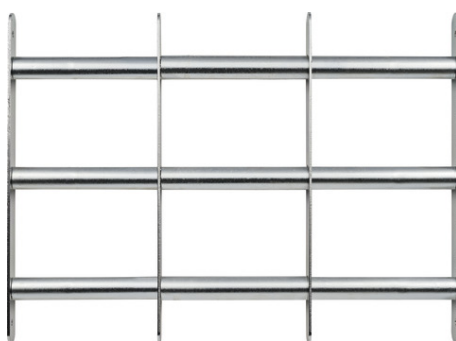

FGI5450N (500-650 mm x 450 mm)

Seite 1 von 2

SECURING DIRECT ROUTES

Window grills to protect basement and ground floor windows from attempted break-ins.

Time and again, the direct route is enough for criminals to break into your home. Basement and ground floor windows, if insufficiently protected, make it easy for them to do so. Secure these windows with a reliable grill. The width of the window grill can be flexibly adjusted to the window in question. Vertical mounting or the combination of two grilles on top of each other is also possible without any problems. The material used is particularly weather-resistant. Corrosion resistance can be increased even further by using metal protective lacquers.

Technologies

- For mounting in the window soffit
- Including safety screws and dowels
- Finishing: thick-layer passivated, used in the
- An additional sealing can further increase corrosion resistance

Operation and use

- Protection of basement and ground floor windows
- Width adjustable window grills

Technical data - FGI5450N (500-650 mm x 450 mm)

Weight	3850 g
Window type	Basement window
colour	silver
recommended for window reveal width	500-650 mm
type of cylinder	Pressure cylinder