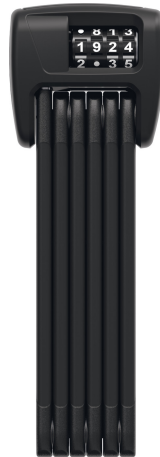

BORDO Combo™ 6000C/90 black SHFL Monkeylink

Seite 1 von 2

THE BORDO CLASSIC AS A COMBINATION LOCK

Goodbye keys: All you have to do is memorise a four-digit numerical code and unlock your BORDO™ 6000C.

The BORDO™ 6000 has become a real classic over many years - the clever design has won friends all over the world with its high level of security, flexibility and compact size. The 5 mm bars connected with specially designed rivets can be folded like a folding rule. This makes it particularly convenient to transport.

The BORDO™ 6000C adds another member to the BORDO™ 6000 family. The C in the product name indicates that this is a combo lock with code. Is there need to worry that the numbers might wear off or fade over time? Not at all - the numbers are not printed. Instead, we produce the code dials from two durable components that guarantee long-term readability.

Technologies

- 5 mm bars with extra-soft yet resistant coating to prevent damage to paintwork
- The bars and the housing are made of specially hardened steel
- Bars are connected by special rivets
- Two-component code dials ensures long-lasting legibility
- Opening code can be set individually
- Incl. SH holder

Operation and use

- Good protection for medium theft risk

BORDO Combo™ 6000C/90 black SHFL Monkeylink

Seite 2 von 2

-
- Ideal for protecting good-quality bicycles

Tips

- The combination lock is particularly suitable for use by multiple people
- BORDO™ family: an ideal combination of resistance, security, flexibility, and travel size