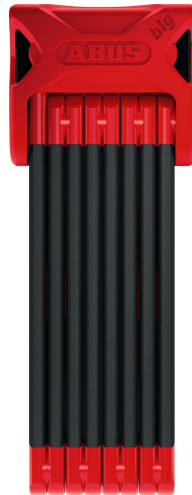

BORDO™ Big 6000/120 red ST

Page 1 of 1

Technologies

- 5 mm thick bars, extra-soft two-component coating to prevent damage to paintwork
- The bars and body are made of specially hardened steel
- Bars are linked with special rivets
- ABUS Plus cylinder for a high level of protection against tampering, e.g. picking

Usage

- Great protection for when there is a medium risk of theft
- Recommended for securing good-quality bicycles

Tips

- This lock can be ordered with other keyed-alike locks, all of which are operated using the same key or locking method
- BORDO™ family: Perfect combination of durability, flexibility, weight and transport dimensions
- The length of the lock (120 cm) offers the possibility to connect one or more bikes conveniently to fixed objects