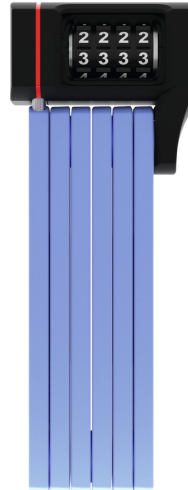

# uGrip BORDO™ 5700/80C blue SH

Page 1 of 1

## Technologies

- 5 mm steel bars
- Colour-matching lock body
- Bars are linked with special rivets
- Two component moulded digits guarantee life-long visibility
- Individually settable code

## Tips

- The colours of the uGrip BORDO™ 5700 are a perfect match for those of the helmet models ABUS Pedelec and ABUS Urban-I 2.0 Neon
- BORDO™ family: Perfect combination of durability, flexibility, weight and transport dimensions