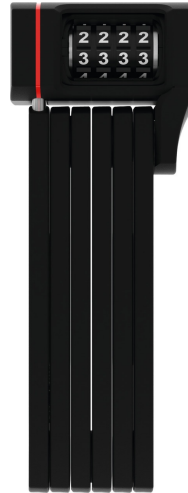

uGrip BORDO™ 5700/80C black SH

Page 1 of 1

Technologies

- 5 mm steel bars
- Colour-matching lock body
- Bars are linked with special rivets
- Two component moulded digits guarantee life-long visibility
- Individually settable code

Usage

- Outstanding protection in situations where the risk of theft is low to medium

Tips

- The colours of the uGrip BORDO™ 5700 are a perfect match for those of the helmet models ABUS Pedelec and ABUS Urban-I 2.0 Neon
- BORDO™ family: Perfect combination of durability, flexibility, weight and transport dimensions