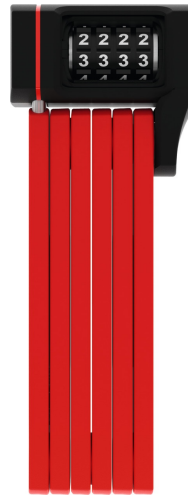

uGrip BORDO™ 5700/80C red SH

Page 1 of 1

Technologies

- 5 mm steel bars
- Colour-matching lock body
- Bars are linked with special rivets
- Two component moulded digits guarantee life-long visibility
- Individually settable code

Usage

- Outstanding protection in situations where the risk of theft is low to medium

Tips

- The colours of the uGrip BORDO™ 5700 are a perfect match for those of the helmet models ABUS Pedelec and ABUS Urban-I 2.0 Neon
- BORDO™ family: Perfect combination of durability, flexibility, weight and transport dimensions