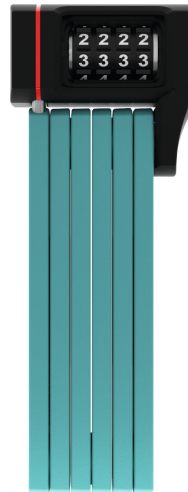

# uGrip BORDO™ 5700/80C core green SH

Page 1 of 1

## Technologies

- 5 mm steel bars
- Colour-matching lock body
- Bars are linked with special rivets
- Two component moulded digits guarantee life-long visibility
- Individually settable code

## Tips

- The colours of the uGrip BORDO™ 5700 are a perfect match for those of the helmet models ABUS Pedelec and ABUS Urban-I 2.0 Neon
- BORDO™ family: Perfect combination of durability, flexibility, weight and transport dimensions