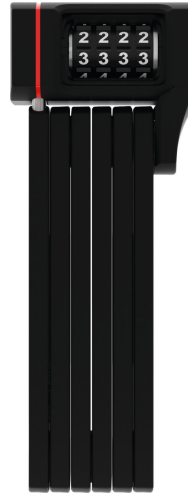

# uGrip BORDO™ 5700/80C black SH

Page 1 of 1

## Technologies

- 5 mm steel bars
- Bars are linked with special rivets
- Two component moulded digits guarantee life-long visibility
- Individually settable code

## Usage

- Outstanding protection in situations where the risk of theft is low to medium

## Tips

- The colours of the uGrip BORDO™ 5700 are a perfect match for those of the helmet models ABUS Pedelec and ABUS Urban-I 2.0 Neon
- BORDO™ family: Perfect combination of durability, flexibility, weight and transport dimensions