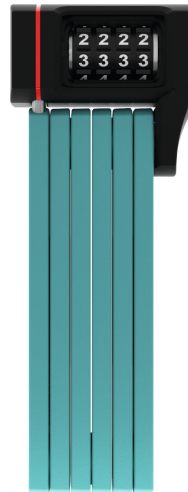

# uGrip BORDO™ 5700/80C core green SH

Page 1 of 1

## Technologies

- 5 mm steel bars
- Bars are linked with special rivets
- Two component moulded digits guarantee life-long visibility
- Individually settable code

## Tips

- The colours of the uGrip BORDO™ 5700 are a perfect match for those of the helmet models ABUS Pedelec and ABUS Urban-I 2.0 Neon
- BORDO™ family: Perfect combination of durability, flexibility, weight and transport dimensions