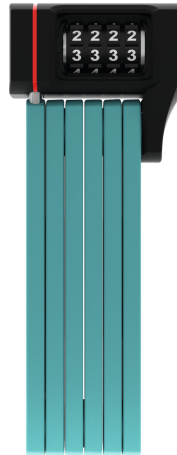

uGrip BORDO™ 5700C/80 core green + bracket SH

Seite 1 von 2

SAFETY DOESN'T HAVE TO BE BORING

The uGrip BORDO™ 5700 Combo folding lock not only offers an outstanding level of protection, but also comes in eight different colours so that you can achieve the perfect look.

The uGrip BORDO™ 5700 folding lock is available in a wide variety of colours, including lime, pink, blue, orange, core blue, core green, core purple and of course the traditional black. It meets all the safety requirements and also creates a coherent style: the uGrip BORDO™ 5700 Combo colours are a perfect match for those of the helmet models ABUS Pedelec and ABUS Urban-I 2.0 Neon. The ideal, keyless companion for anyone in search of a coordinated look.

Technologies

- 5 mm steel bars
- Bars are linked with special rivets
- Two component moulded digits guarantee life-long visibility
- Individually settable code

Operation and use

- Outstanding protection in situations where the risk of theft is low to medium

Tips

- The colours of the uGrip BORDO™ 5700 are a perfect match for those of the helmet models ABUS Pedelec and ABUS Urban-I 2.0 Neon
- BORDO™ family: Perfect combination of durability, flexibility, weight and transport dimensions