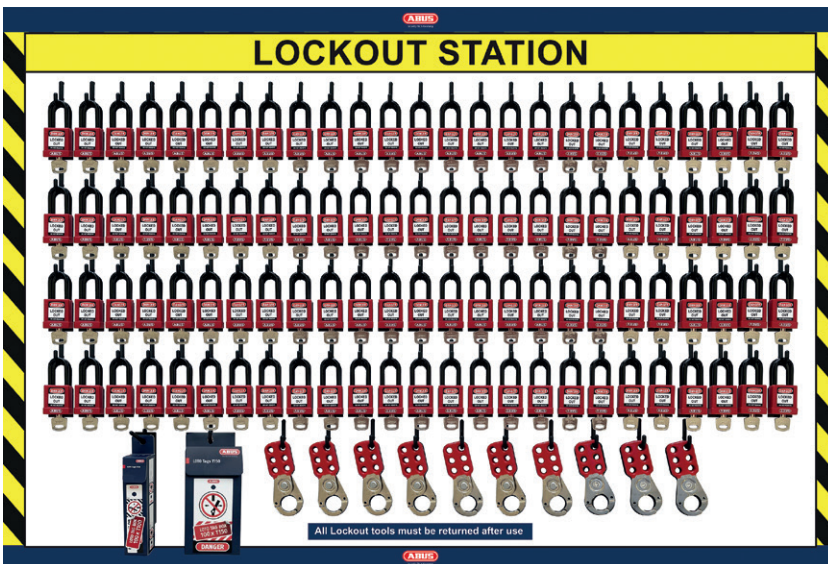

### Why use Shadow Boards?

Shadow boards are logical and visual way of organising your LOTO products such as: lockouts, padlocks and safety tags. When products are removed from the board during LOTO work, they leave a "shadow" on the board so that it can be clearly identified which items have been taken to complete the job.

### Why use ABUS LOTO and Shadow Boards?

- ABUS offers many industrial safety products from padlocks to lockout devices, hasps and labels – everything you need can be supplied by us
- Shadow boards can be designed specific to your company – own logos and numbering/identification
- Numbering of the locks can match the text of the shadow board
- Simply choose from 4 sizes of shadow board (shown right and overleaf)

LOTOB4 ABUS Complete LOTO 4 Capacity Shadow Board

LOTOB10 ABUS Complete LOTO 10 Capacity Shadow Board

Shadow example close-up

# ABUS UK | LOTO Shadow Boards

LOT0B30 ABUS Complete LOTO 30 Capacity Shadow Board

LOT0B100 ABUS Complete LOTO 100 Capacity Shadow Board

NAV Code	Item No.	Description
0500911	LOT0B4-COMP	4 Capacity – Complete with items LOTO Board 4 Capacity – Locks, Devices Fully Loaded
0500912	LOT0B10-COMP	10 Capacity – Complete with items LOTO Board 10 Capacity – Locks, Devices Fully Loaded
0500913	LOT0B30-COMP	30 Capacity – Complete with items LOTO Board 30 Capacity – Locks, Devices Fully Loaded
0500914	LOT0B100-COMP	100 Capacity – Complete with items LOTO Board 100 Capacity – Locks, Devices Fully Loaded