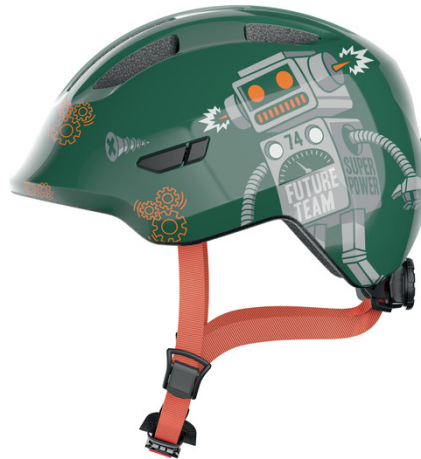

# Smiley 3.0 green robo shiny S

Seite 1 von 2

## MORE PROTECTION FOR LITTLE ONES

Our best-selling helmet for small children just got even better! With a completely revised outer shape and adapted features, the Smiley 3.0 enters a new era.

The popular kids helmet accompanies children on their first attempts at riding - whether on a balance bike, a tricycle or their first own bike. The deep fit and visor-like front edge offers additional protection for a child's head. The helmet can be easily adjusted to the circumference of the head via the height-adjustable adjustment system - both in width and height at the back of the head. Another advantage of the height-adjustable adjustment system is for children with long hair, as this can make room for a ponytail. This stops the adjustment wheel from pressing annoyingly on a ponytail. The helmet is also made more comfortable to wear by a thick chin pad.

With 16 different themes, it'll be hard to choose which Smiley 3.0 should be part of your family. The shiny helmets are available with child-friendly patterns as well as in solid colours. With so much to choose from, every boy and girl will find a head guard they love to wear.

## Technologies

- In-Mould for a permanent bond between the outer shell and the shock-absorbing helmet material (EPS)
- The helmet extends into the temple and neck area for better all-round protection
- Height-adjustable adjustment system with ponytail compatibility for riders with longer hair
- Zoom Ace Kids - height-adjustable adjustment system with non-slip adjustment wheel at the back of the head
- The size is adjusted via a ring made of robust and flexible plastic for optimum stability and adaptability
- Excellent ventilation with 4 air inlets and 4 air outlets