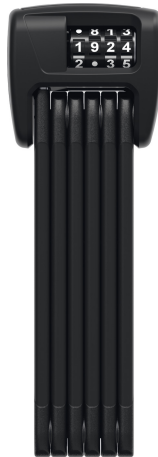

# BORDO™ Combo 6000C/90 LED black + bracket SH

Seite 1 von 2

## THE CLASSIC BORDO WITH OPENING CODE AND LIGHT

Never be left in the dark again. The BORDO™ 6000C LED can be used to illuminate the combination set window. This way, you can unlock the bike lock at night if there is limited light.

The BORDO™ 6000 has become a real classic over the years - the clever design has won friends all over the world with its high level of security, flexibility and compact size. The 5 mm bars connected with specially designed drill resistant rivets can be folded for easy transport.

The BORDO™ 6000C LED adds another member to the BORDO™ 6000 family. The C in the product name indicates that this is a combo lock with code. The integrated LED light gives you enough light to see the set numbers even in the darkest locations. Is there need to worry that the numbers might wear off or fade over time? Not at all - the numbers are not printed. Instead, we produce the code dials from two durable components that guarantee long-term readability.