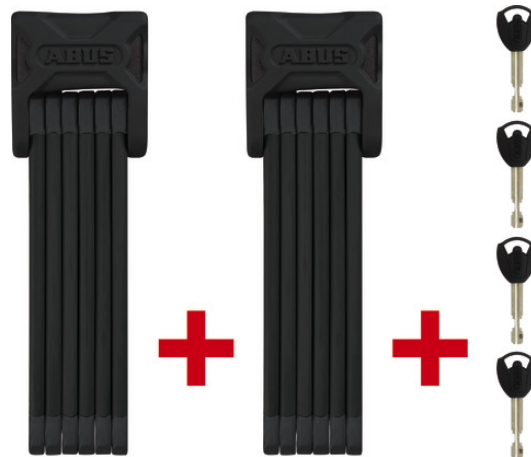

BORDO™ 6000/90 TwinSet + bracket SH

THE STABILITY OF A U-LOCK COMBINED WITH THE FLEXIBILITY OF A CABLE LOCK

Place your trust in the quality of a classic model: the BORDO™ 6000 Folding Lock offers ease of use as well as outstanding protection against theft.

The BORDO™ 6000 Folding Lock features six 5mm steel bars connected with special rivets, which fold together like a yardstick. This is familiar territory for ABUS - the locks in the ABUS BORDO™ family have gained a reputation as true classics whose functionality has nevertheless yet to be surpassed. The ultra-sturdiness of the bars and body (manufactured from specially hardened steel) is matched by the flexibility of the BORDO™ 6000's folding system. The high-quality ABUS Plus cylinder also provides a high level of protection, for example against picking. A soft two-component casing prevents damage to the bike's paintwork. The "Made in Germany" quality of the BORDO™ 6000 Folding Lock has received international acclaim, for example from test institutes in Russia, Denmark and the United Kingdom.

Technologies

- 13/64" bars with extra-soft two-component casing to prevent damage to paintwork
- The bars and body are made of specially hardened steel
- Bars are linked with special rivets
- ABUS Plus cylinder for a high level of protection against tampering, e.g. picking

Technical data - BORDO™ 6000/90 TwinSet + bracket SH

Locking type	key
Weight [lbs]	2.6 per lock lbs
alarm function	No
color of facets	black
design color	black
type of cylinder	Plus
EAN	4003318729867