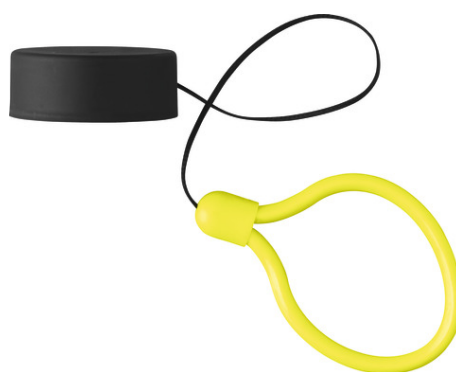

# Roll Up Adapter 68 black

Seite 1 von 2

## AN ALL-ROUND, SECURE OPTION

You can protect your motorbike against theft thanks to the GRANIT™ Victory XPlus 68 brake disc lock. It all starts with the design.

Its rounded form makes it difficult for thieves to get a hold on the GRANIT™ Victory XPlus 68. The 14mm locking bolt made from extra-hardened steel makes a clear statement about who your bike belongs to (also available with a half bolt head where the distance to the fork is particularly small). An ABUS XPlus cylinder offers protection against lock-picking attacks. And because chaining it up is better than just locking it up, the GRANIT™ Victory XPlus 68 is also available as a chain combination.

A Memory Cable reminds you to remove the GRANIT™ Victory XPlus 68 before you set off.

## Technologies

- 35/64" steel bolt
- Excellent grip thanks to the rubberised ring
- The bolt, lock body and supporting elements of the locking mechanism are made of specially hardened steel
- The round shape hinders the use of opening tools
- ABUS XPlus cylinder for exceptionally high levels of protection against manipulation attempts such as picking
- Two keys are included in the scope of delivery
- ABUS Code Card for additional and replacement keys
- A Memory Cable that acts as a reminder against accidentally driving away with the motorbike still locked is included in the scope of delivery. With the "Roll Up" version, it is integrated into the bolt