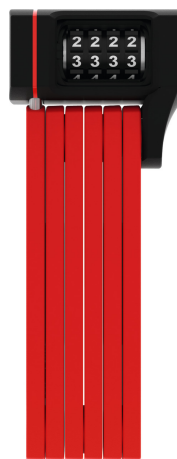

uGrip BORDO™ 5700C/80 red SH

Seite 1 von 2

SAFETY DOESN'T HAVE TO BE BORING

The uGrip BORDO™ 5700 Combo folding lock not only offers an outstanding level of protection, but also comes in eight different colours so that you can achieve the perfect look.

The uGrip BORDO™ 5700 folding lock is available in a wide variety of colours, including lime, pink, blue, orange, core blue, core green, core purple and of course the traditional black. It meets all the safety requirements and also creates a coherent style: the uGrip BORDO™ 5700 Combo colours are a perfect match for those of the helmet models ABUS Pedelec and ABUS Urban-I 2.0 Neon. The ideal, keyless companion for anyone in search of a coordinated look.

Technologies

- 13/64" steel bars
- Bars are linked with special rivets
- Two component moulded digits guarantee life-long visibility
- Individually settable code

Use and application

- Outstanding protection in situations where the risk of theft is low to medium

Tips

- The colors of the uGrip BORDO™ 5700 are a perfect match for those of the helmet models ABUS Pedelec and ABUS Urban-I 2.0 Neon
- BORDO™ family: Perfect combination of durability, flexibility, weight and transport dimensions