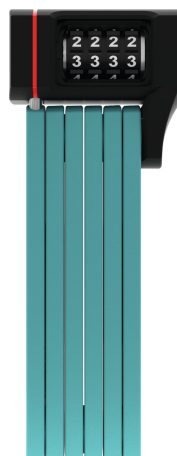

uGrip BORDO™ 5700C/80 core green SH

Seite 1 von 2

SAFETY DOESN'T HAVE TO BE BORING

The uGrip BORDO™ 5700 Combo folding lock not only offers an outstanding level of protection, but also comes in eight different colours so that you can achieve the perfect look.

The uGrip BORDO™ 5700 folding lock is available in a wide variety of colours, including lime, pink, blue, orange, core blue, core green, core purple and of course the traditional black. It meets all the safety requirements and also creates a coherent style: the uGrip BORDO™ 5700 Combo colours are a perfect match for those of the helmet models ABUS Pedelec and ABUS Urban-I 2.0 Neon. The ideal, keyless companion for anyone in search of a coordinated look.

Technologies

- 13/64" steel bars
- Bars are linked with special rivets
- Two component moulded digits guarantee life-long visibility
- Individually settable code

Usage

- Outstanding protection in situations where the risk of theft is low to medium

Tips

- The colors of the uGrip BORDO™ 5700 are a perfect match for those of the helmet models ABUS Pedelec and ABUS Urban-I 2.0 Neon
- BORDO™ family: Perfect combination of durability, flexibility, weight and transport dimensions